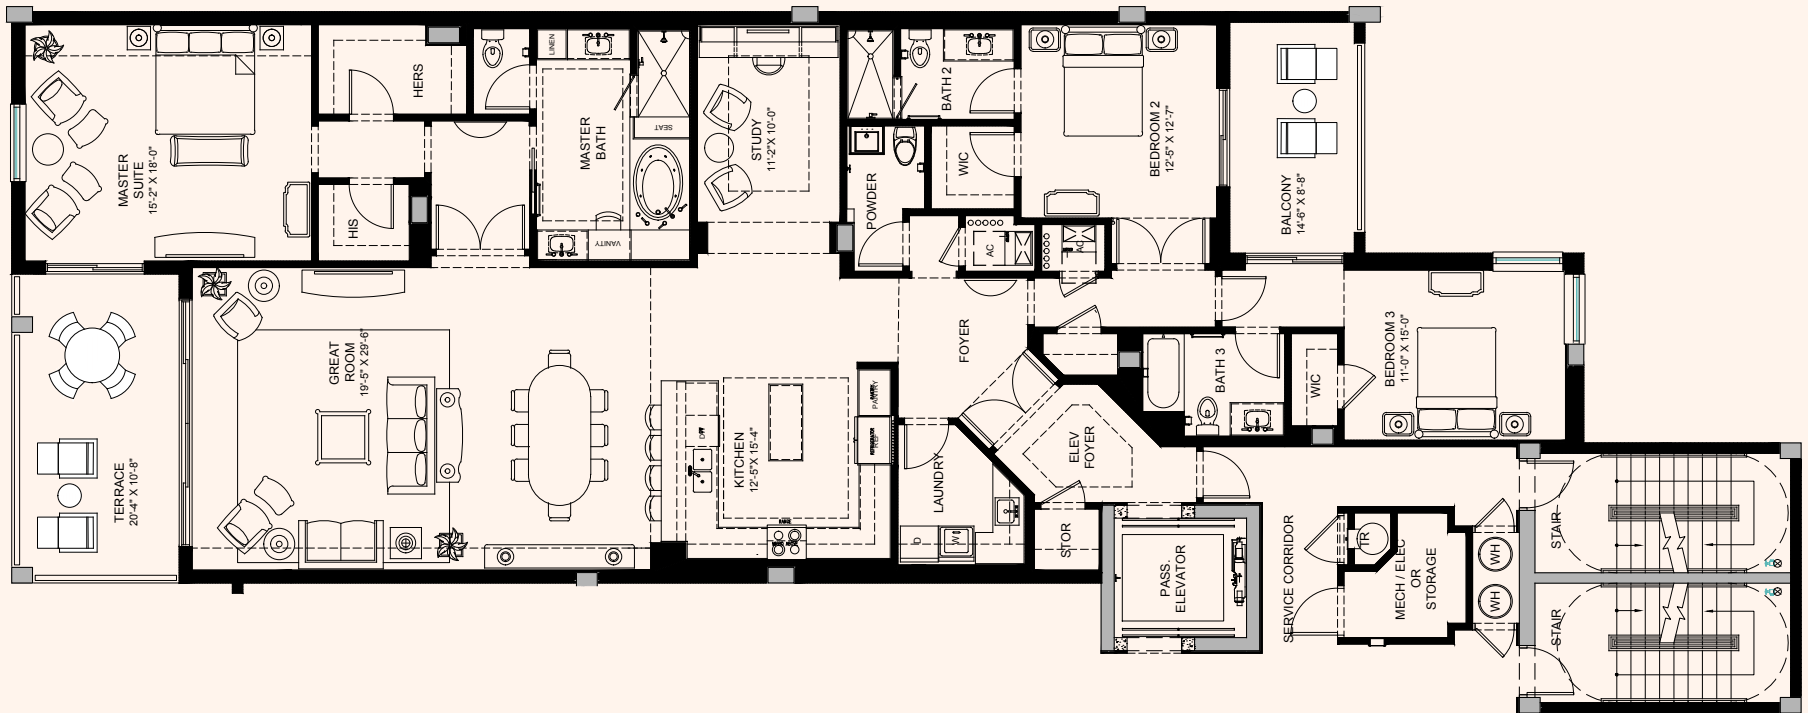

SUNSET POINTE

AT COLLANY KEY

LUXURY CONDOMINIUMS AT COLLANY KEY

SUNDIAL

RESIDENCE

302, 402, 502

3BR / 3.5B / STUDY

2852 LIVING SF