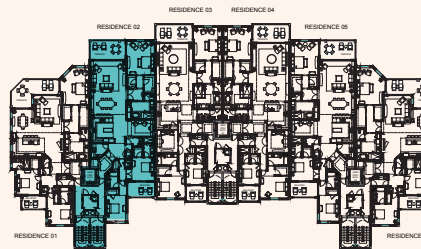

SUNSET POINTE

AT COLLANY KEY

LUXURY CONDOMINIUMS AT COLLANY KEY

SUNDIAL

RESIDENCE

302, 402, 502

3BR / 3.5B / STUDY

2852 LIVING SF