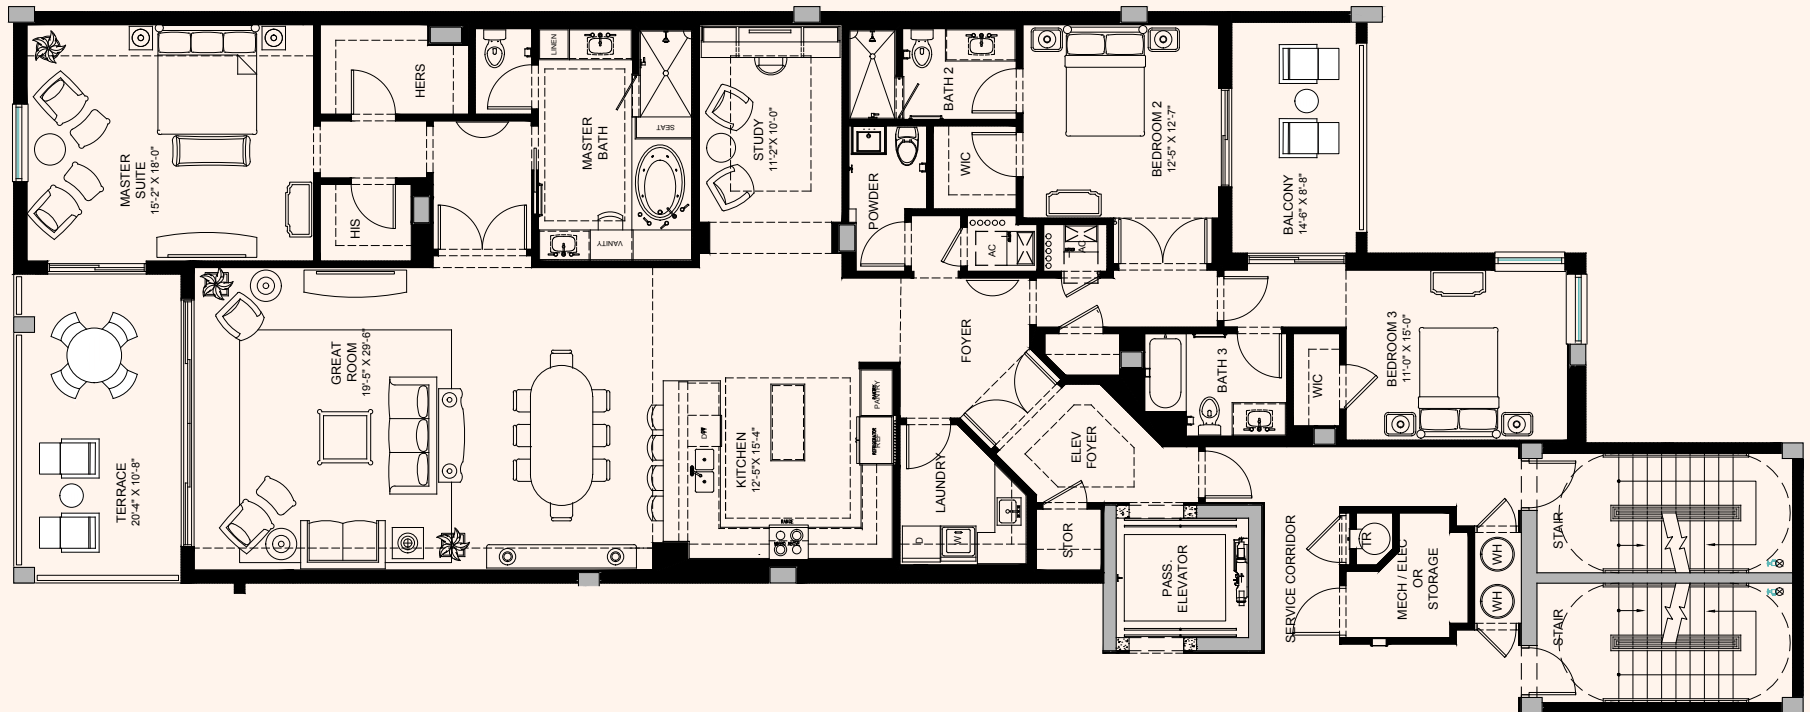

SUNSET POINTE

AT COLLANY KEY

LUXURY CONDOMINIUMS AT COLLANY KEY

SUNDIAL

RESIDENCE

302, 402, 502

3BR / 3.5B / STUDY

2852 LIVING SF