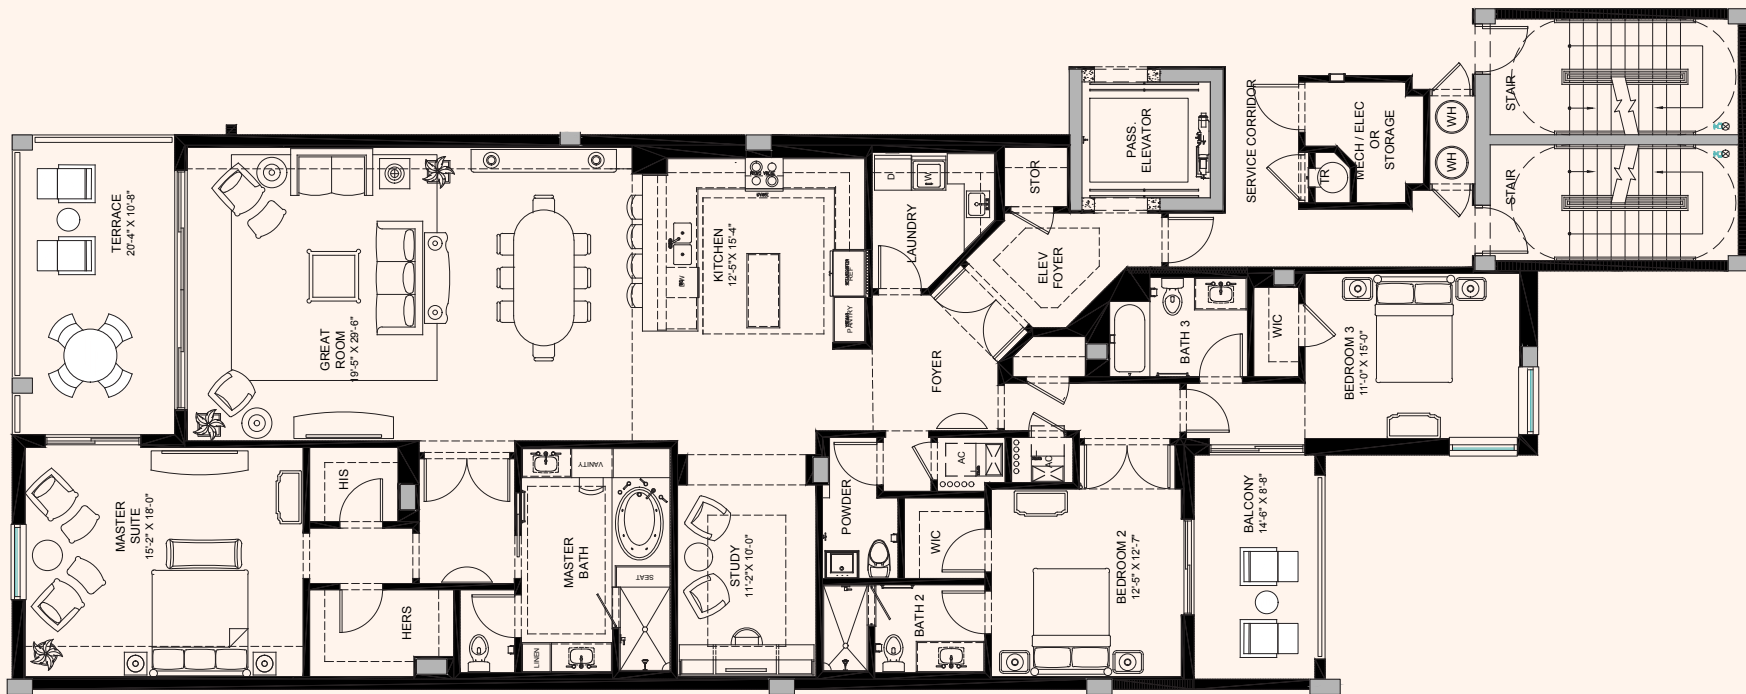

SUNSET POINTE

AT COLLANY KEY

LUXURY CONDOMINIUMS AT COLLANY KEY

SUNDIAL

RESIDENCE

305, 405, 505

3BR / 3.5B / STUDY

2852 LIVING SF