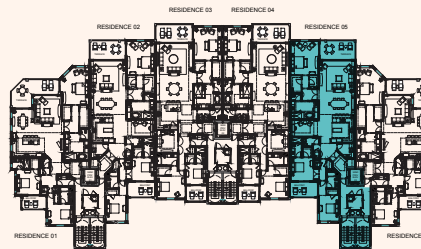

SUNSET POINTE

AT COLLANY KEY

LUXURY CONDOMINIUMS AT COLLANY KEY

SUNDIAL

RESIDENCE

305, 405, 505

3BR / 3.5B / STUDY

2852 LIVING SF